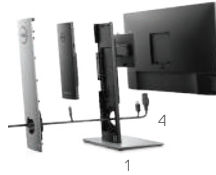

DESK CENTRIC

Work without compromise

The aesthetically pleasing OptiPlex 7070 Ultra design hides a PC inside a monitor stand to create the ultimate clutter-free desk.

Wyse thin clients empower your cloud users with a more productive digital experience.